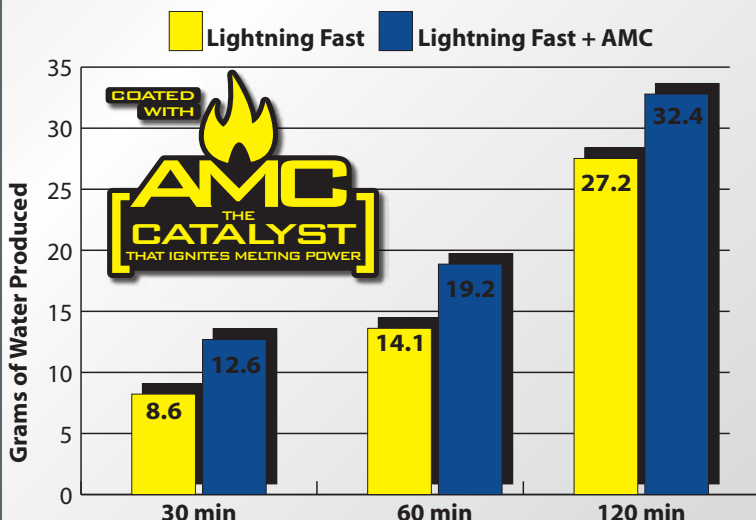

EC GROW

ICE MELT

PERFORMANCE-DRIVEN

- **Enhanced with AMC**
- **3-Chloride Blend**
  Calcium Chloride, Magnesium Chloride, Sodium Chloride
- **Save Time—Save Money**
- **Spreadable and Consistent**
- **Dyed Blue to Show Application Area**
- **Optimal Particle Sizing Provides Maximum Melting Power**

LIGHTNING FAST ICEMELT

COATED WITH
AMC CATALYST
THAT IGNITES MELTING POWER
MELTS TO
-15°F
PROFESSIONAL STRENGTH
Speed with Long-Lasting Power

EC GROW
ICE MELT

MELTS TO **-15°F**

When priority #1 is quickly ridding high foot traffic areas of hazardous snow and ice, turn to **LIGHTNING FAST** with AMC. **LIGHTNING FAST** delivers de-icing Speed, Performance, Safety, and Reliability, all at an affordable cost.

MELT ICE FAST WITH LIGHTNING FAST AND AMC

Distributed By:

www.ecgrow.com