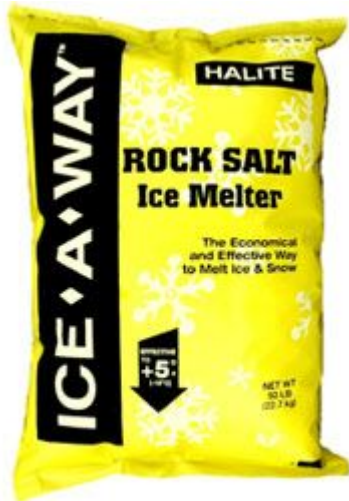

# ICE ♦ A ♦ WAY®

Bagged Rock Salt Ice Melter

Leading the Way in Value and Performance

Ice-A-Way is an economic, reliable, ice melter that can battle even the harshest winters. Our state-of-the-art screening process means you get optimally sized crystals for exceptional melting performance.

**ICE ♦ A ♦ WAY**  
**Gets the Job Done.**

KEY FEATURES	BENEFITS
<b>100% rock salt</b>	Economical
	Melts ice down to 5°F/-15°C
<b>Doesn't require gloves or goggles</b>	Safe to handle; won't burn skin when used as directed
<b>State of the art screening process</b>	Optimum size for maximum performance
	Consistent, reliable quality
<b>Nationally distributed</b>	Readily available